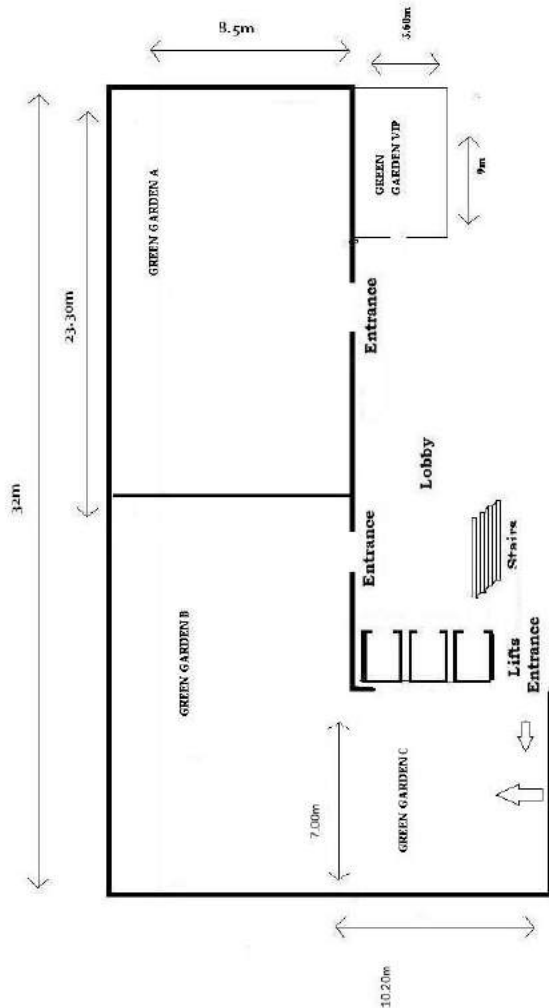

Meeting Room: GREEN GARDEN

MEETING ROOM	DIMENSIONS	Sq.M	THEATER	CLASS	U SHAPE	BANQUET	COCTAIL
REEN GARDEN A, B, C	32 x 8.50 x 2.75	357.40	290	220	70	240	300
GREEN GARDEN A	23.3 x 8.50 x 2.75	198.5	120	90	48		
GREEN GARDEN B	8.70x 8.50 x 2.75	87.5	100	70	36		
GREEN GARDEN C	7x 10.20 x 2.75	71.4	60	50	35	50	80
GREEN GARDEN VIP	3.40m width x 2.90m height	32.4			15