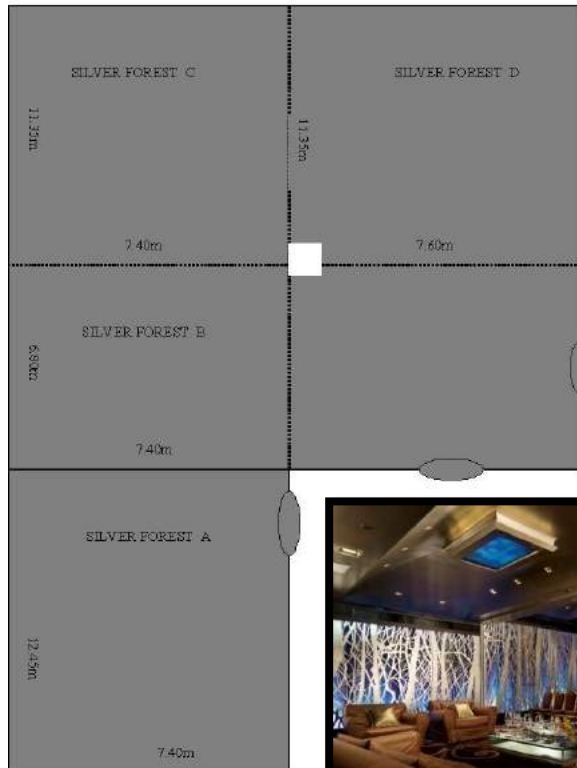

Meeting Room: **SILVER FOREST**

MEETING ROOM	DIMENSIONS	Sq.M.	THEATER	CLASS	U SHAPE	BANQUET	COCKTAIL
SILVER A,B,C,D,E		361.5	400			350	400
SILVER B,C,D,E		267.1	300	160		250	300
SILVER A	7,3 x 12,40 x 2,90	90.5	70	55	40	70	100
SILVER B	7.30 x 6.80 x 2,40	49.6	35	25	10		
SILVER C	7.30 x 11.50 x 2,90	84	60	51	30		
SILVER D	7.60 x 11.50 x 2,90	87.4	65	50	30		
SILVER E	6.20 x 8.00 x 2,40	50	40	30	10