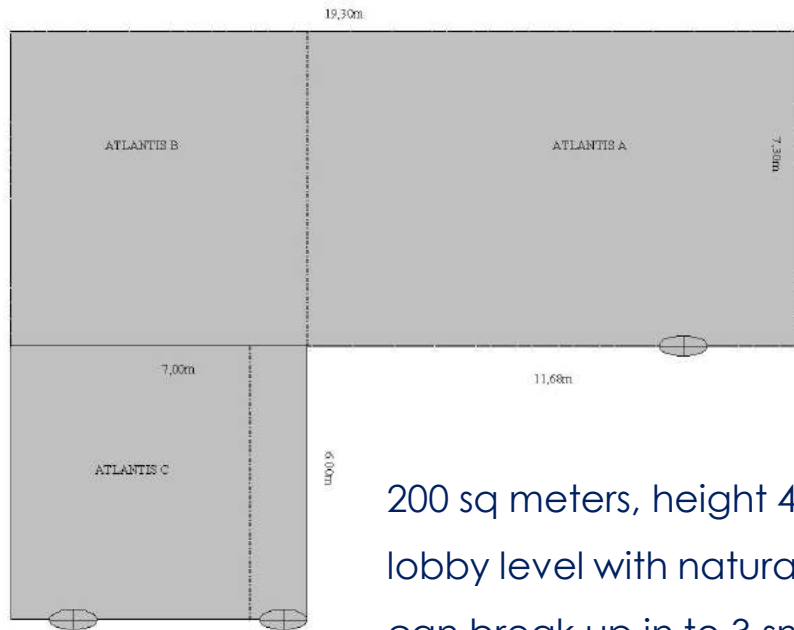

### **STANDARD**

27 sq meters, located from 1<sup>st</sup>-4<sup>th</sup> floors, max up to 3 people, with mini bar, safety box, Wi-Fi Internet, satellite / Cable TV, voice mail, coffee tray , bathroom amenities & slippers

### **SUPERIOR**

27 sq meters, most located on the 5<sup>th</sup> floor, with mini bar, safety box, satellite / Cable TV, Wi-Fi Internet, voice mail, coffee tray, CD/DVD player, iron/iron board, bathrobe, slippers, bathroom amenities

## **JUNIOR SUITES**

40 sq meters, 3<sup>rd</sup> – 6<sup>th</sup> floors, mini bar, safety box, satellite /Cable TV, Wi-Fi , voice mail, Nespresso machine, CD/DVD player, iron / iron board, bathrobe, slippers, upgraded bathroom amenities. Acropolis or Park View welcome amenities

### Meeting Room: ATLANTIS

200 sq meters, height 4.50 meters,  
 lobby level with natural day light &  
 can break up in to 3 smaller rooms

MEETING ROOM	DIMENSIONS	Sq.M.	THEATER	CLASS	U SHAPE	BANQUET	COCKTAIL
<b>ATLANTIS A+B+C</b>		188.4	200			170	250
<b>ATLANTIS A+B</b>	7.40 x 19.30 x 4m	142.8	170	100	70	150	200
<b>ATLANTIS A</b>	7.40 x 11.70 x 4m	86.6	90	60	40		
<b>ATLANTIS B</b>	7.40 x 7.60 x 4m	56.2	60	30	25		
<b>ATLANTIS C</b>	6.00 x 7.60 x 3m	45.6	60	30	10		